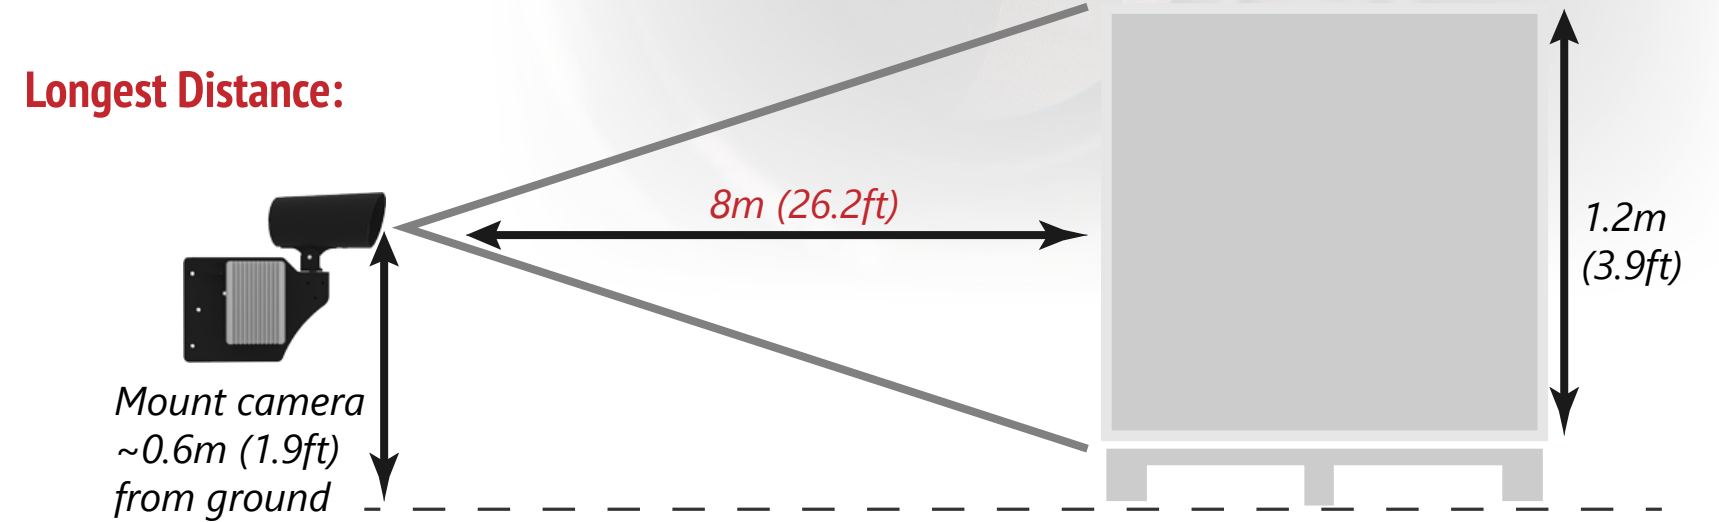

Example *minimum* distance from camera for performance: double stacked:

Varifocal Lens

(standard for most RaPTr orders)

Achieving the best scanning performance for the desired distances

Shortest Distance:

Longest Distance:

12mm Fixed Focal Lens Option

Achieving the best scanning performance for the desired distances

8mm Fixed Focal Lens Option

Achieving the best scanning performance for the desired distances