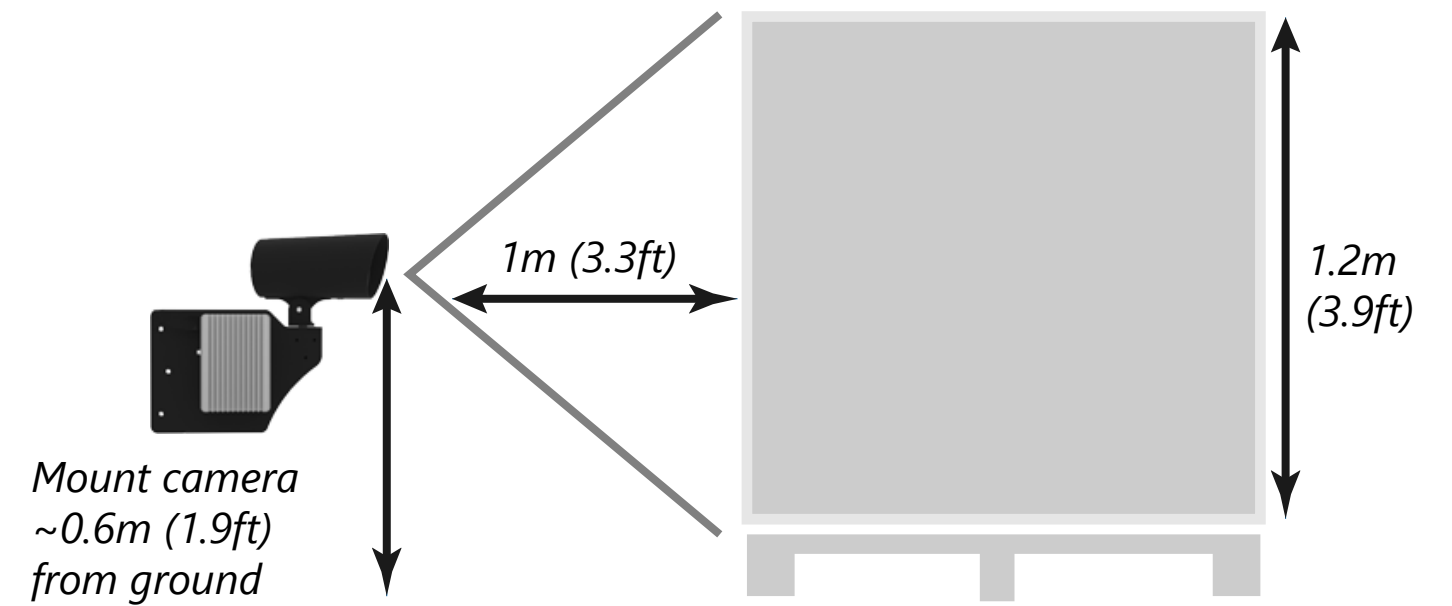

12mm Fixed Focal Lens Option

Achieving the best scanning performance for the desired distances