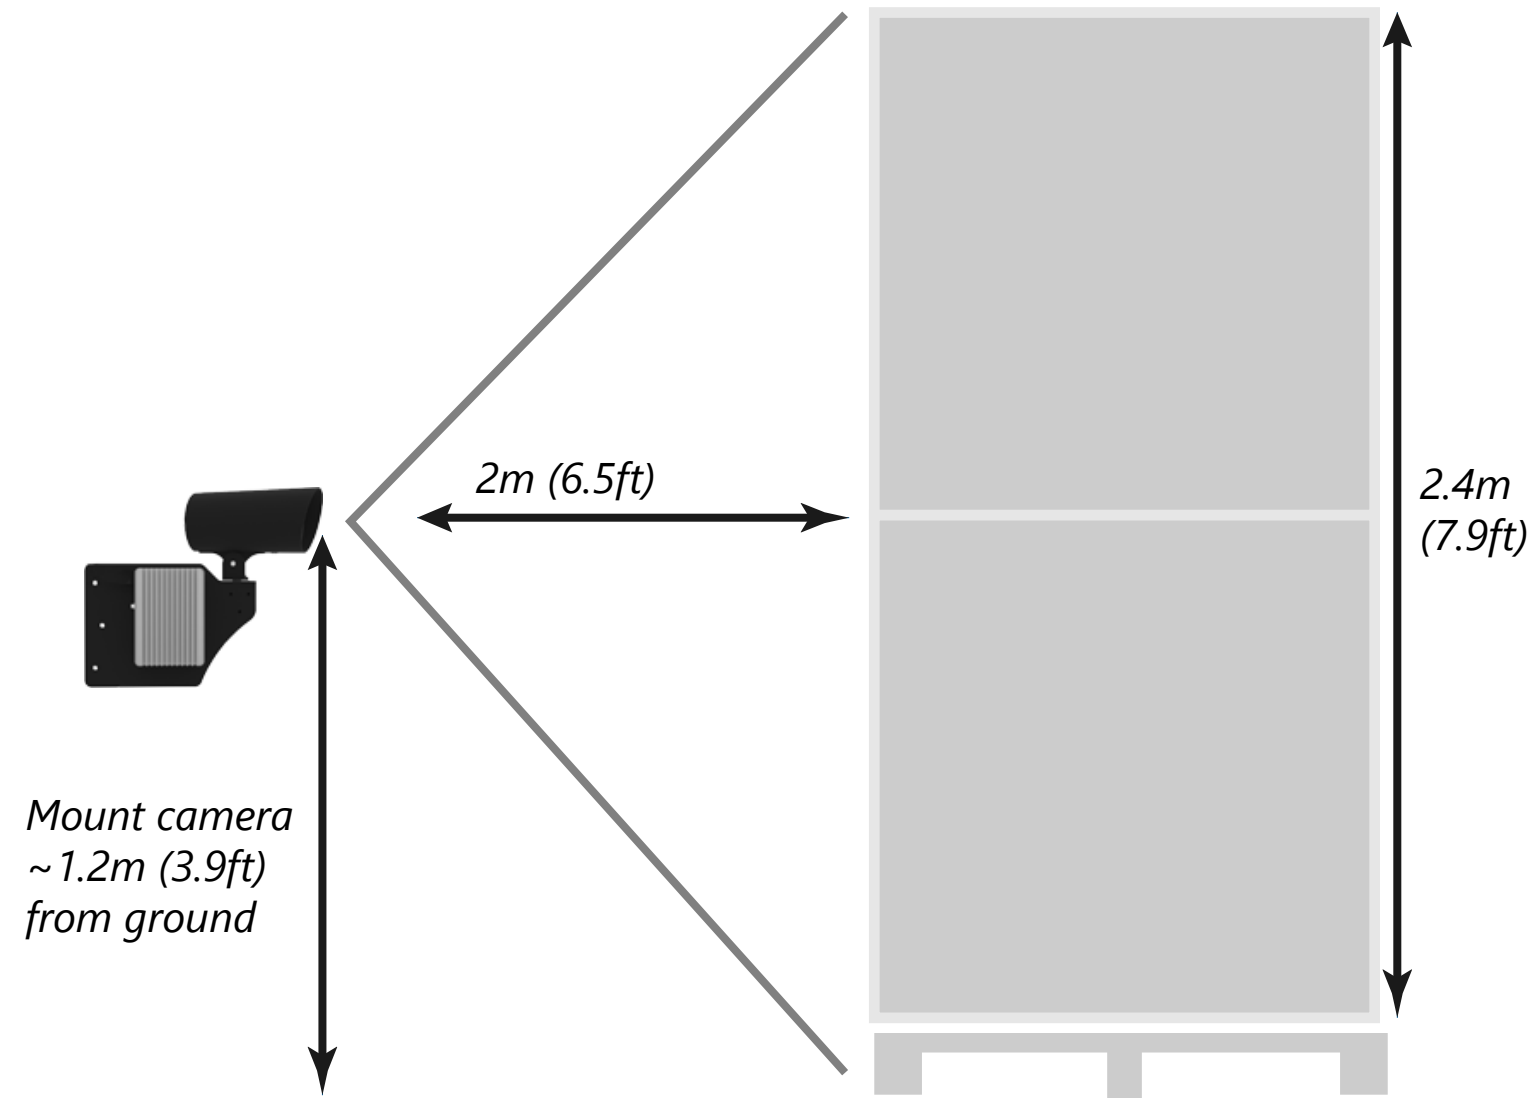

Example *minimum* distance from camera for performance: double stacked:

Varifocal Lens

(standard for most RaPTr orders)

Achieving the best scanning performance for the desired distances

Shortest Distance:

Longest Distance:

12mm Fixed Focal Lens Option

Achieving the best scanning performance for the desired distances

8mm Fixed Focal Lens Option

Achieving the best scanning performance for the desired distances