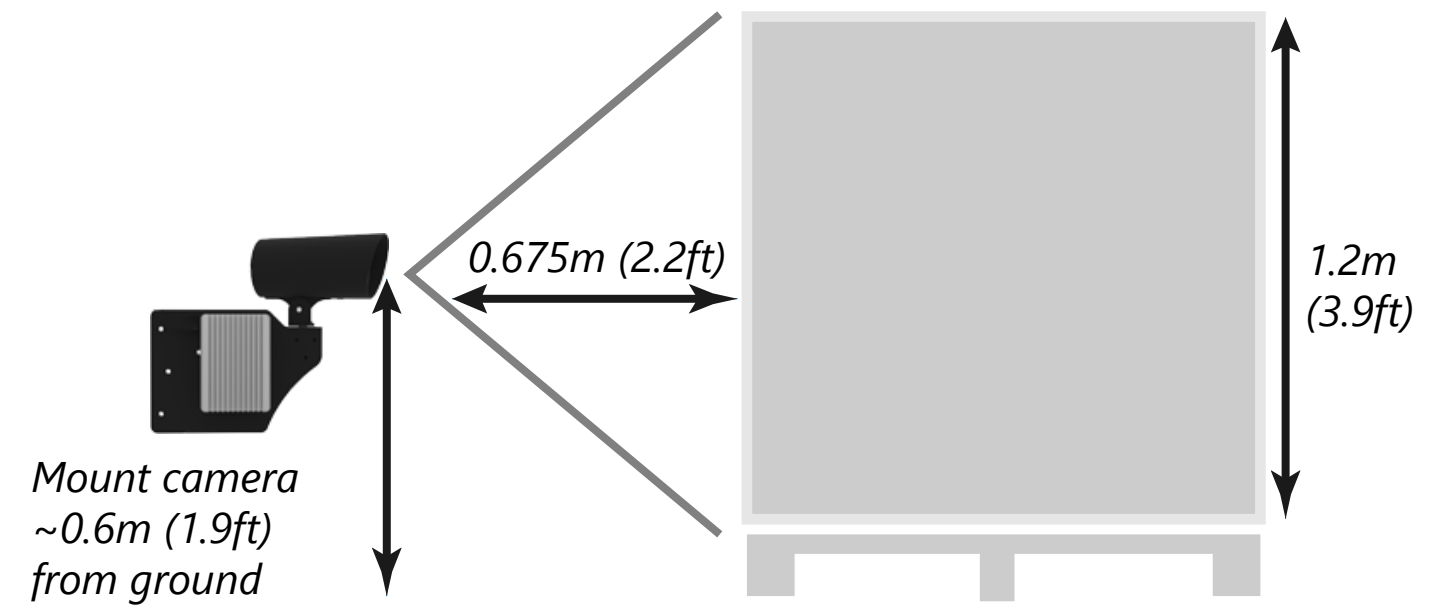

8mm Fixed Focal Lens Option

Achieving the best scanning performance for the desired distances