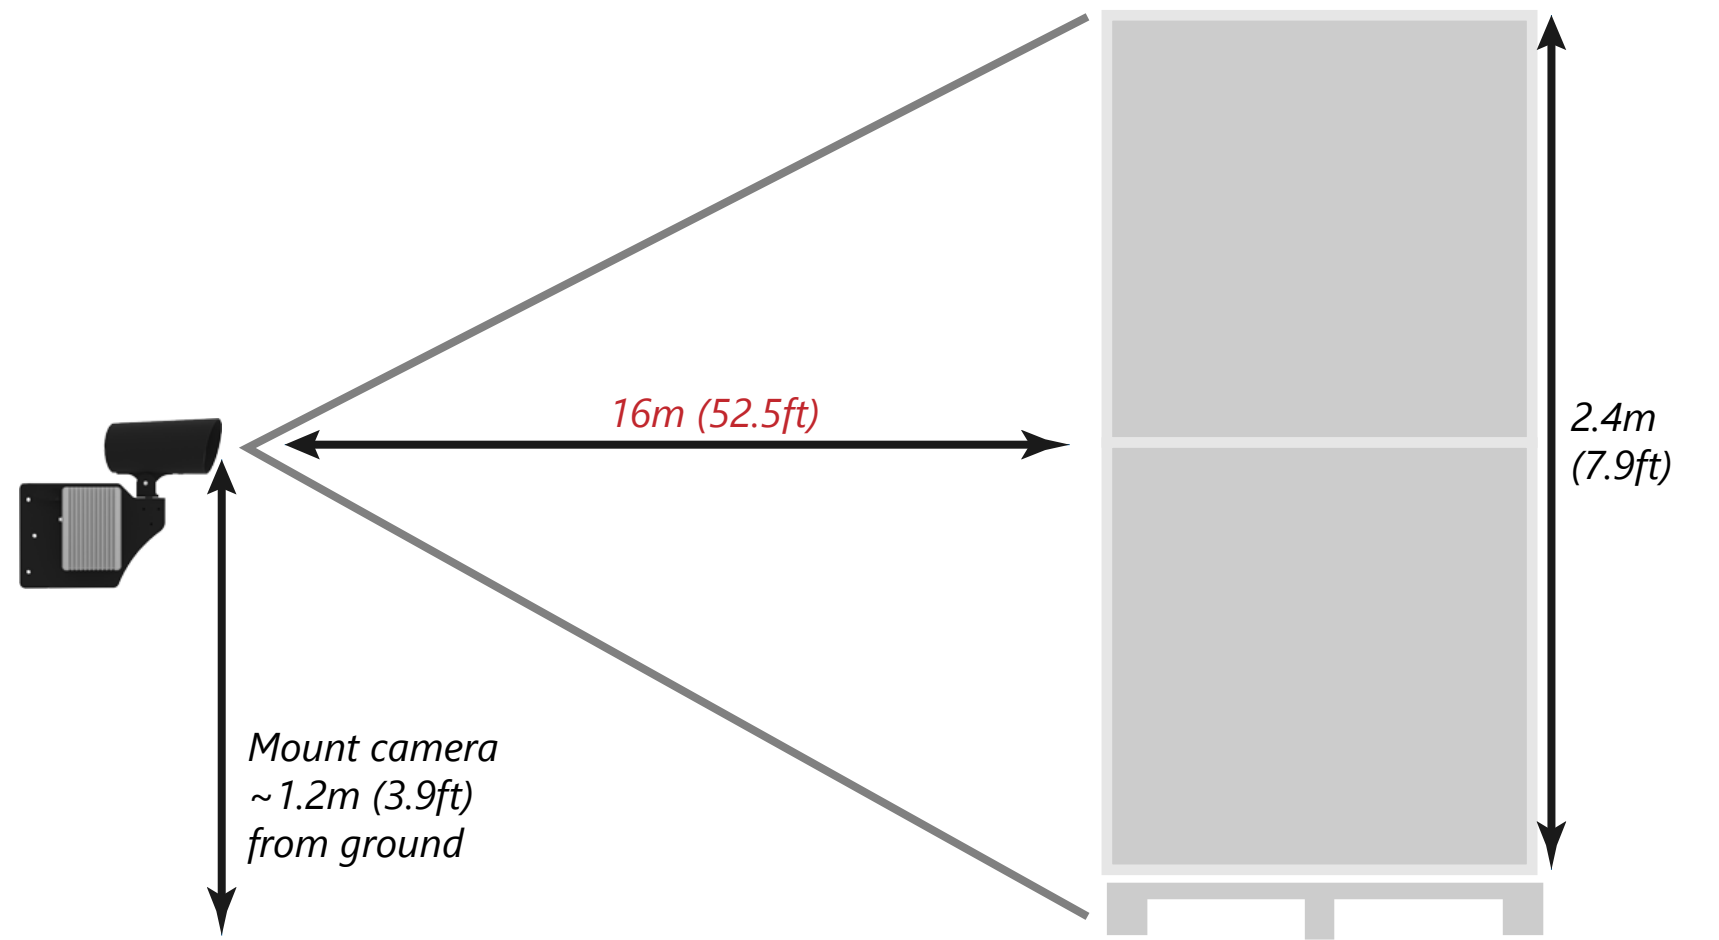

Example *minimum* distance from camera for performance: double stacked:

Varifocal Lens

(standard for most RaPTr orders)

Achieving the best scanning performance for the desired distances

Shortest Distance:

Longest Distance:

12mm Fixed Focal Lens Option

Achieving the best scanning performance for the desired distances

8mm Fixed Focal Lens Option

Achieving the best scanning performance for the desired distances