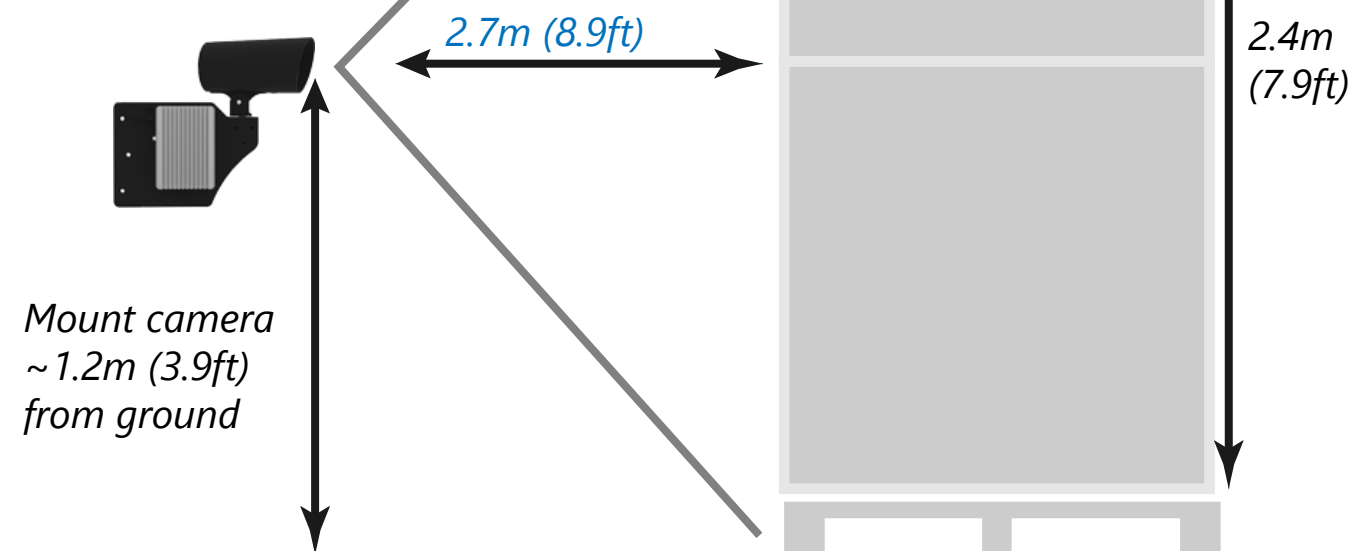

Longest Distance: