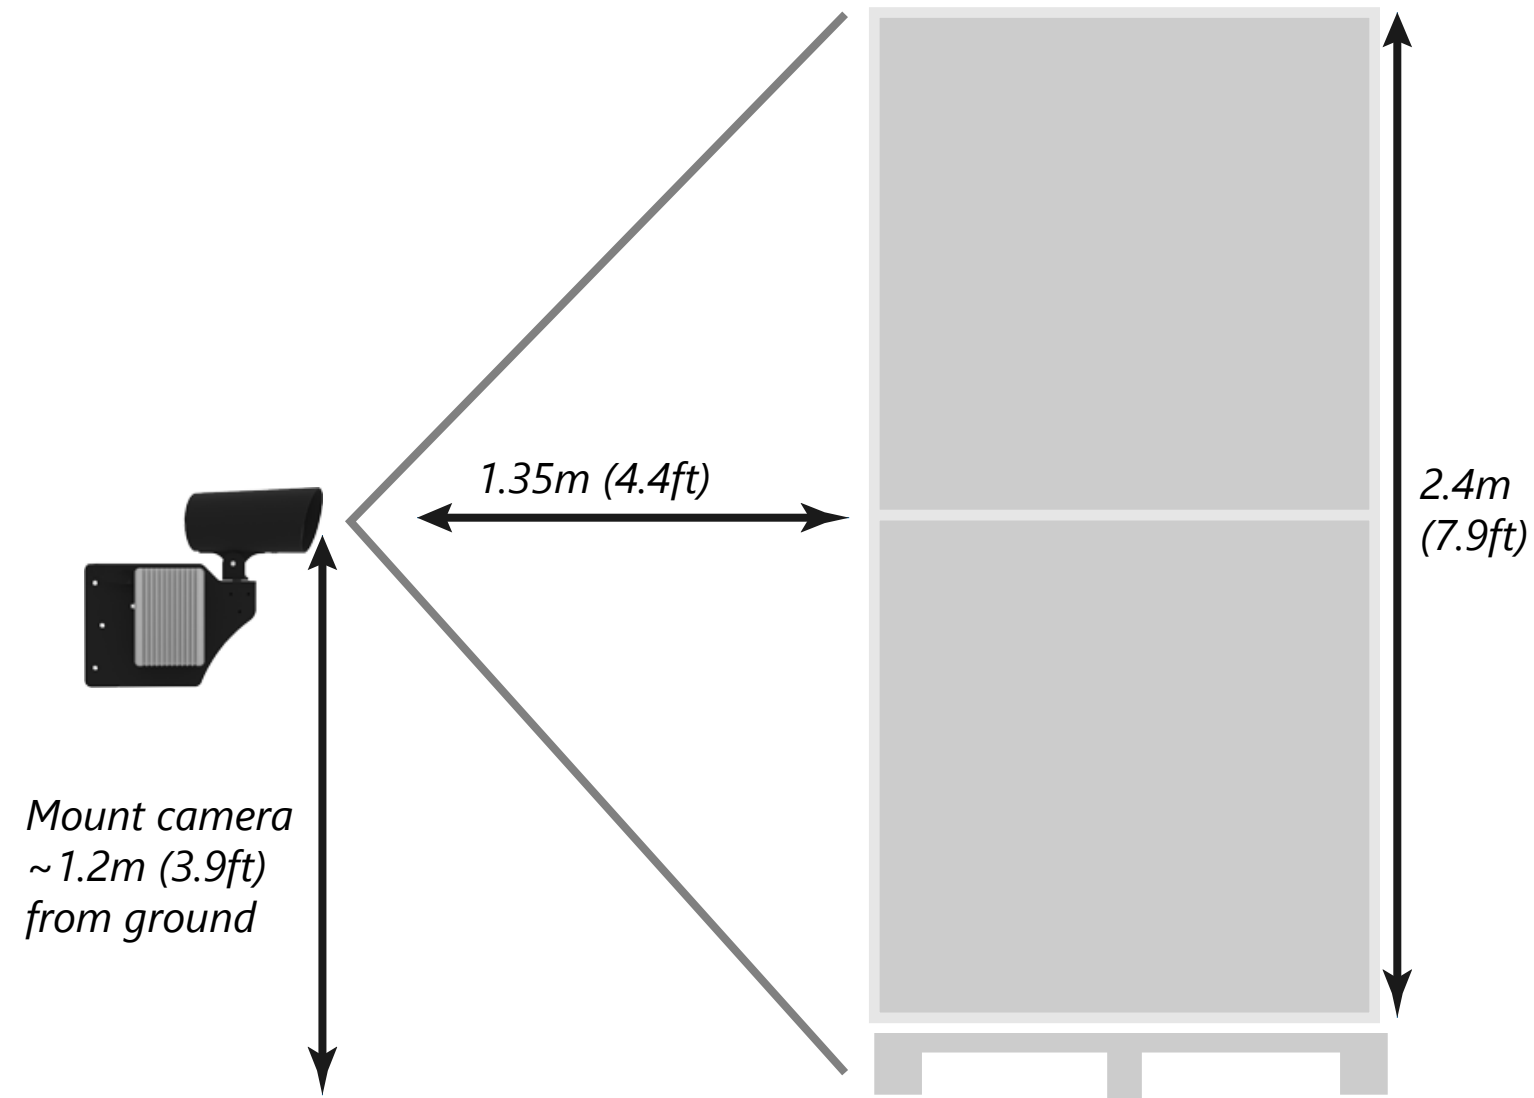

Example *minimum* distance from camera for performance: double stacked:

Varifocal Lens

(standard for most RaPTr orders)

Achieving the best scanning performance for the desired distances

Shortest Distance:

Longest Distance:

12mm Fixed Focal Lens Option

Achieving the best scanning performance for the desired distances

8mm Fixed Focal Lens Option

Achieving the best scanning performance for the desired distances