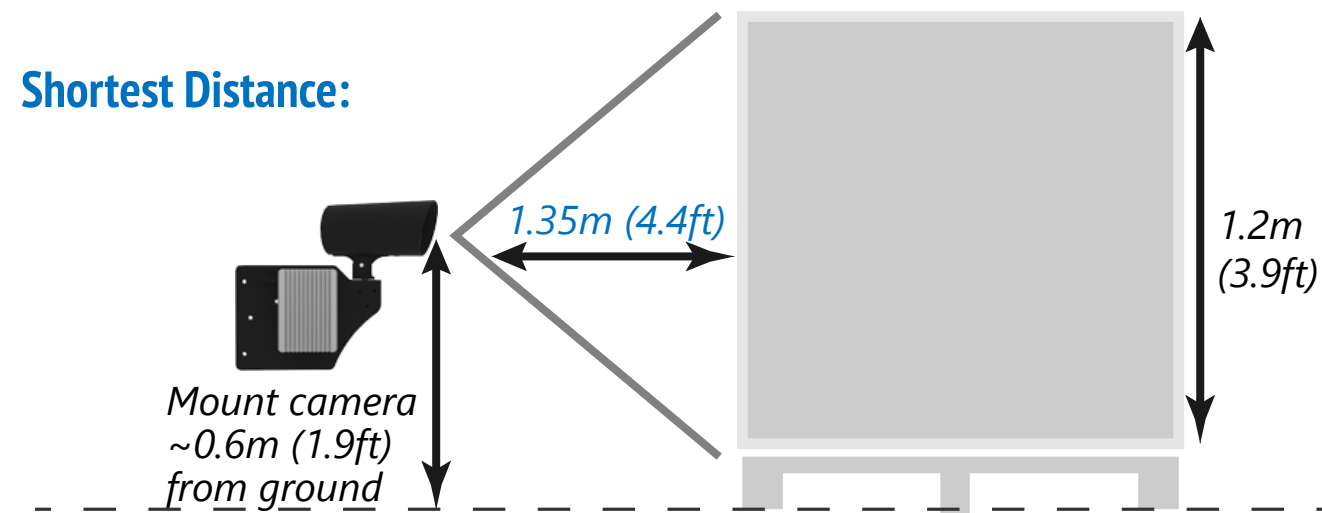

Example *minimum* distance from camera for performance: double stacked:

Varifocal Lens

(standard for most RaPTr orders)

Achieving the best scanning performance for the desired distances

Shortest Distance:

Longest Distance:

12mm Fixed Focal Lens Option

Achieving the best scanning performance for the desired distances

8mm Fixed Focal Lens Option

Achieving the best scanning performance for the desired distances