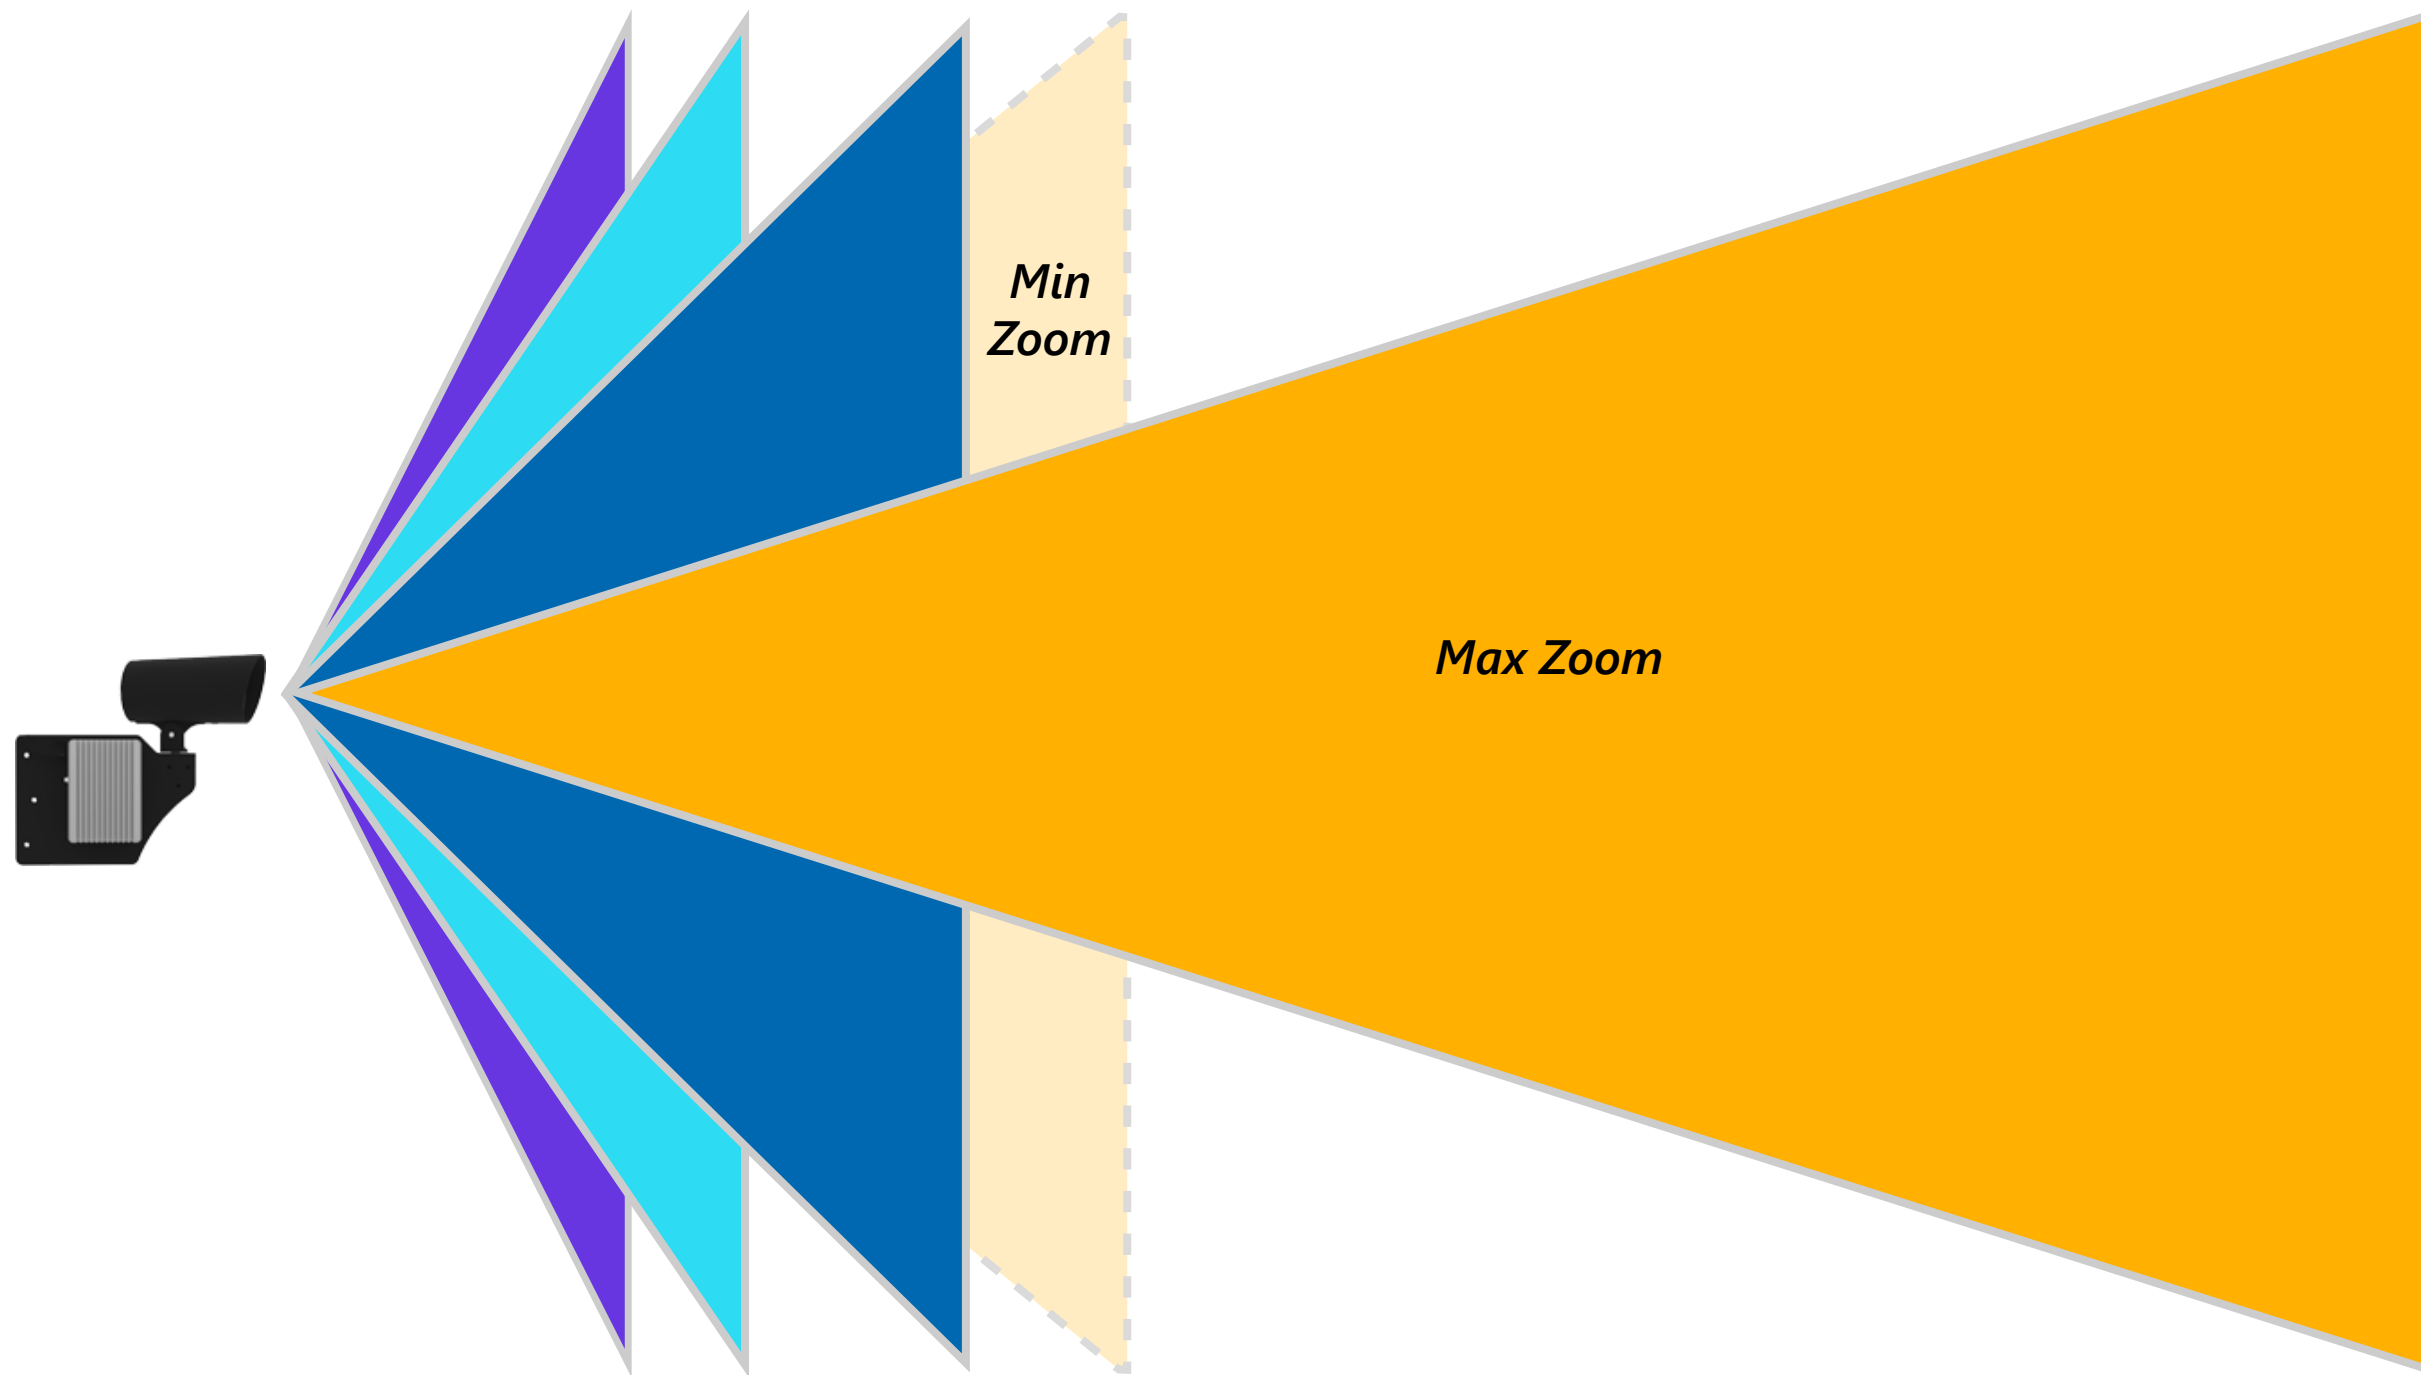

Lens Options

Achieving the best scanning performance for the desired distances

-  Standard varifocal lens
-  12mm lens option
-  8mm lens option
-  6mm lens option

Example *minimum* distance from camera for performance, single stacked:

Example *minimum* distance from camera for performance: double stacked:

Varifocal Lens

(standard for most RaPTr orders)

Achieving the best scanning performance for the desired distances

Shortest Distance:

Longest Distance:

12mm Fixed Focal Lens Option

Achieving the best scanning performance for the desired distances

8mm Fixed Focal Lens Option

Achieving the best scanning performance for the desired distances